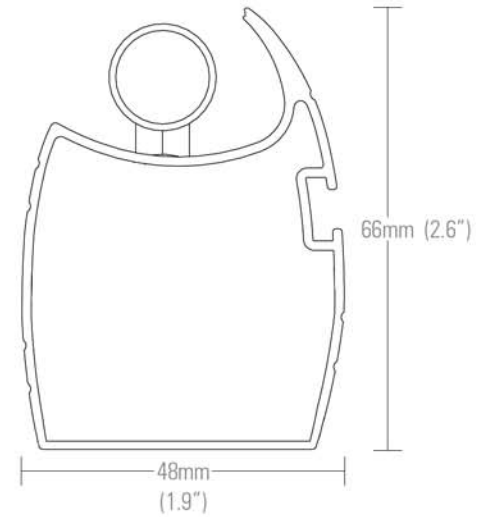

specification

europa - australia - asia pacific / canada - north america

Kove Professional

EU Specifications	KLST5114	KLST5121	KLST5128	KLST5124	KLST5139	KLST5154	KLST5221	KLST5228	KLST5239	KLST5254
Lamp Configuration (w)	1x14 HE	1x21 HE	1x28 HE	1x24 HO	1x39 HO	1x54 HO	2x21 HE	2x28 HE	2x39 HO	2x54 HO
Total Module Length (mm)	587	887	1187	587	887	1187	1774	2374	1774	2374
Minimum Curve Radius (mm)	680	1030	1400	680	1030	1400	2100	2825	2100	2825
Module Lumen Output (lm)**	1200	1900	2600	1750	3100	4450	3800	5200	6200	8900

** As per Osram's specification at time of printing for 830/840 lamp colors only. Lamps are aged to 100hrs at an ambient temperature of 25°C.

Kove Professional

US Specifications	KLST5114	KLST5121	KLST5128	KLST5124	KLST5139	KLST5154	KLST5221	KLST5228	KLST5239	KLST5254
Lamp Configuration (w)	1x14 HE	1x21 HE	1x28 HE	1x24 HO	1x39 HO	1x54 HO	2x21 HE	2x28 HE	2x39 HO	2x54 HO
Total Module Length (mm)	23 1/8"	34 7/8"	46 3/4"	23 1/8"	34 7/8"	46 3/4"	69 5/8"	93 1/4"	69 5/8"	93 1/4"
Minimum Curve Radius (mm)	26 1/8"	40 3/8"	54 5/8"	26 1/8"	40 3/8"	54 5/8"	82 2/4"	111"	82 2/4"	111"
Module Lumen Output (lm)**	1200	1900	2600	1750	3100	4450	3800	5200	6200	8900

** As per Osram's specification at time of printing for 830/840 lamp colors only. Lamps are aged to 100hrs at an ambient temperature of 25°C.

Control Gear Options*

- HF - Fixed output   On/Off only
- HFD - Fully dimmable   DALI/DSI/1-10VDC analogue

*Availability varies between countries. Check with your Intralux distributor.