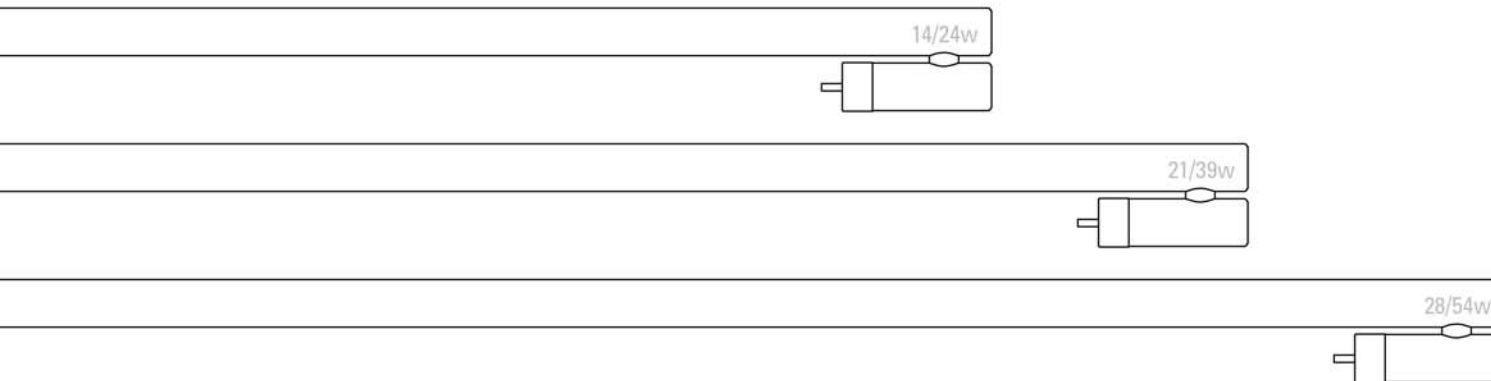

Lamp type: 16mm Osram Seamless Fluorescent T5
Lamp Colors: 2700k*, 3000k, 4000k, 6500k
HE Lamps: 14w/21w/28w, HO Lamps: 24w/39w/54w
* will only be available on large project basis

Input Voltage: 100-240v~ 50/60Hz
Max System Amps: 10A